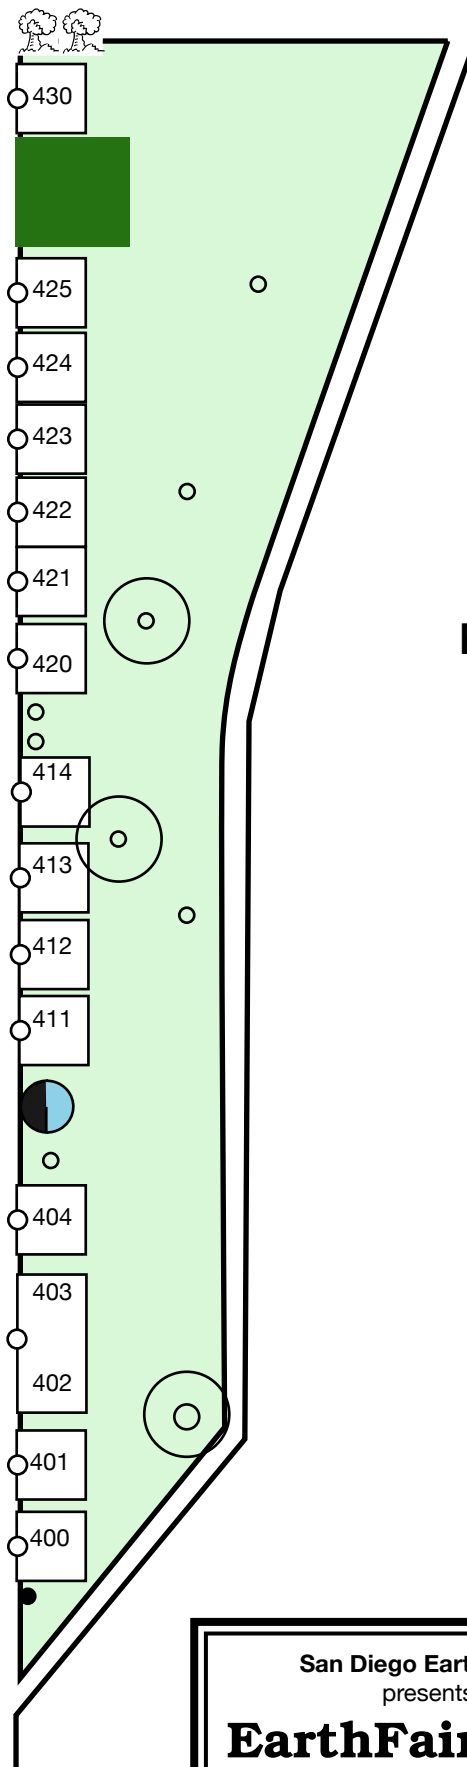

Area 4 – The Mall

Plaza de Panama

	Walkways
	Exhibit Area (lawn)
	Plants/Landscaping
	Bark/rough surface
	No booth - tree overhang
	Zero Waste Station

Working 4/7/2022

Pan American Road

Japanese Friendship Garden

Reserved exhibit numbers: 400-499
Available space: 0/16

Organ Pavilion

San Diego EarthWorks presents
EarthFair 2022
Balboa Park • April 24, 2022